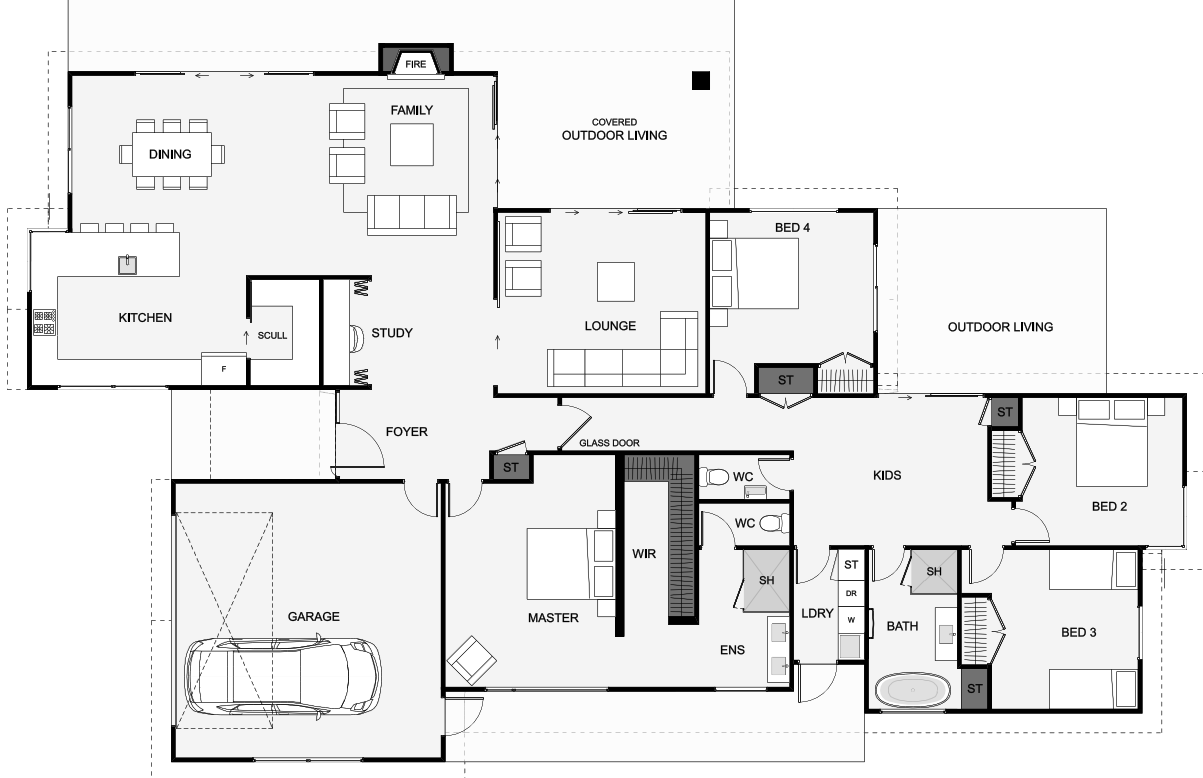

A gem of a home, designed for a family that loves to entertain. A great feature is the separate kids' retreat, which sits central to the surrounding bedrooms. Explore the many facets of this design and it will enthrall you with the number of features. There's plenty of room to spread out and move around in your own space. This is a home designed for a lifetime of enjoyment!

Floor Area: 266m<sup>2</sup>

2  
 4  
 2  
 2  
 26.2m  
 16.2m

Contact us:

**Phone:** 022 540 5060

**Email:** [bangbangbuilding@live.com](mailto:bangbangbuilding@live.com)

**www.bangbangbuilding.co.nz**