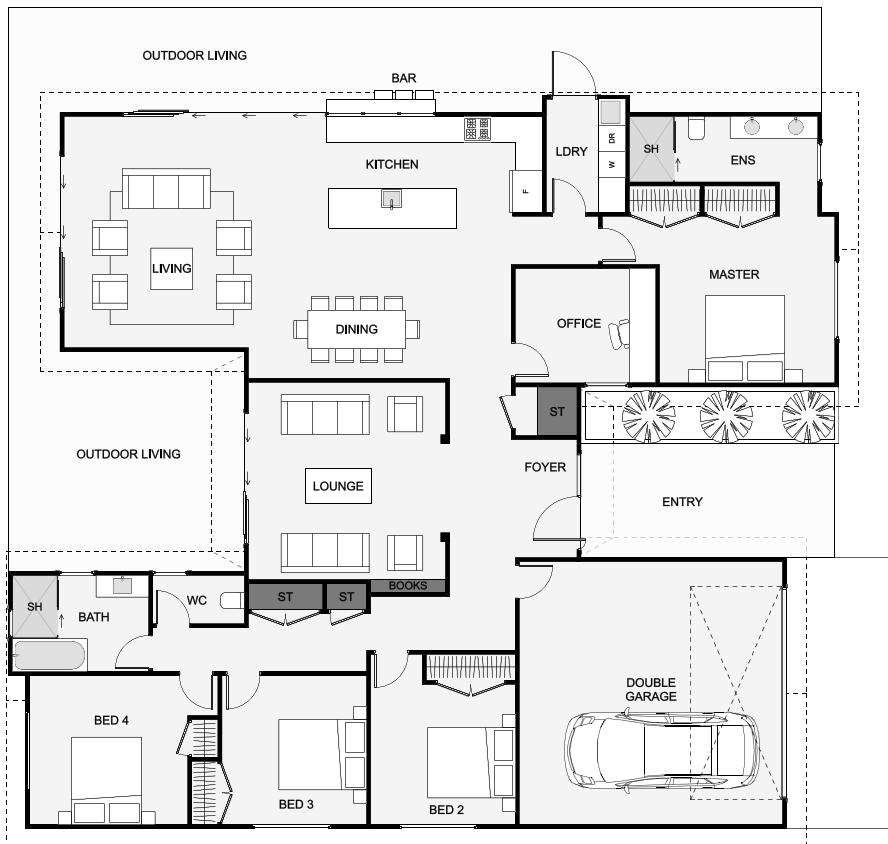

A beautiful modern and chic home that offers all the luxuries and superior features. Designed with families in mind, this home packs a lot of potential! Make your way to the centre of the home and be greeted by the luxurious living and entertaining area, with a separate private lounge close to the entry. Sit back and relax in the large master suite which offers a double wardrobe and a striking ensuite. This home is functional, practical and all with a tasteful touch!

Floor Area: 244m<sup>2</sup>

2  
 4+  
 2  
 2  
 18.9m  
 16.7m

Contact us:

Phone: 022 540 5060

Email: [bangbangbuilding@live.com](mailto:bangbangbuilding@live.com)

[www.bangbangbuilding.co.nz](http://www.bangbangbuilding.co.nz)